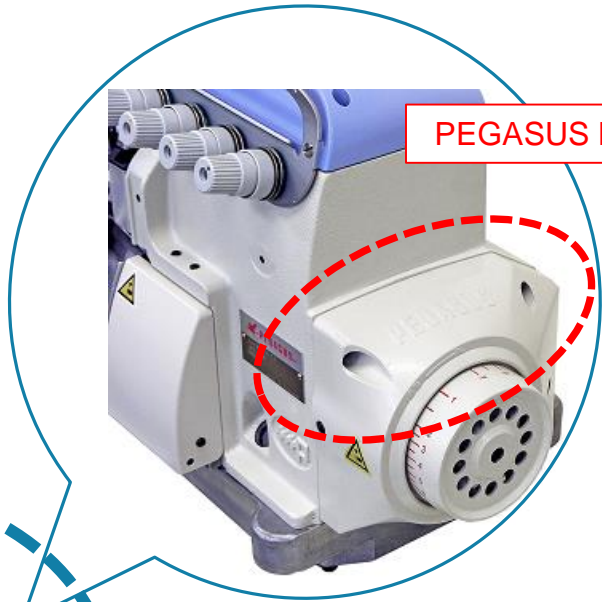

M900 DDM Series (COLOR: SKYBLUE)

- Change to Sky Blue Color,
 - Imaging Pegasus, Flying over Blue Sky
 - Appeal the Differences from old M900 series

Feb.2018
Sales Department

The Color of M900 DDM series
change to Sky Blue, from Pink.

Direct Drive Motor Machine
Manufactured by PEGASUS

The biggest feature is,
Pegasus Original Motor

Appeal Point of DDM

Point		Reason
① Motor manufactured by PEGASUS		Customer Satisfaction and Safety Guaranteed by PEGASUS.
② CE Marking		Clearing all CE standard ➔ Guarantee Products Safety for European Standard.
③ DDM (Direct Drive Motor)		Quick and Easy Installation ➔ Reduces Time & Problem for Installation.
④ Motor design with original bulkhead	Patented design	Prevent from Dust, Overheating and Parts Damages
⑤ Coupling Free for Shaft		Compact Motor and No Energy Loss
⑥ High Power, 550W		High Performance by Pegasus Original Motor