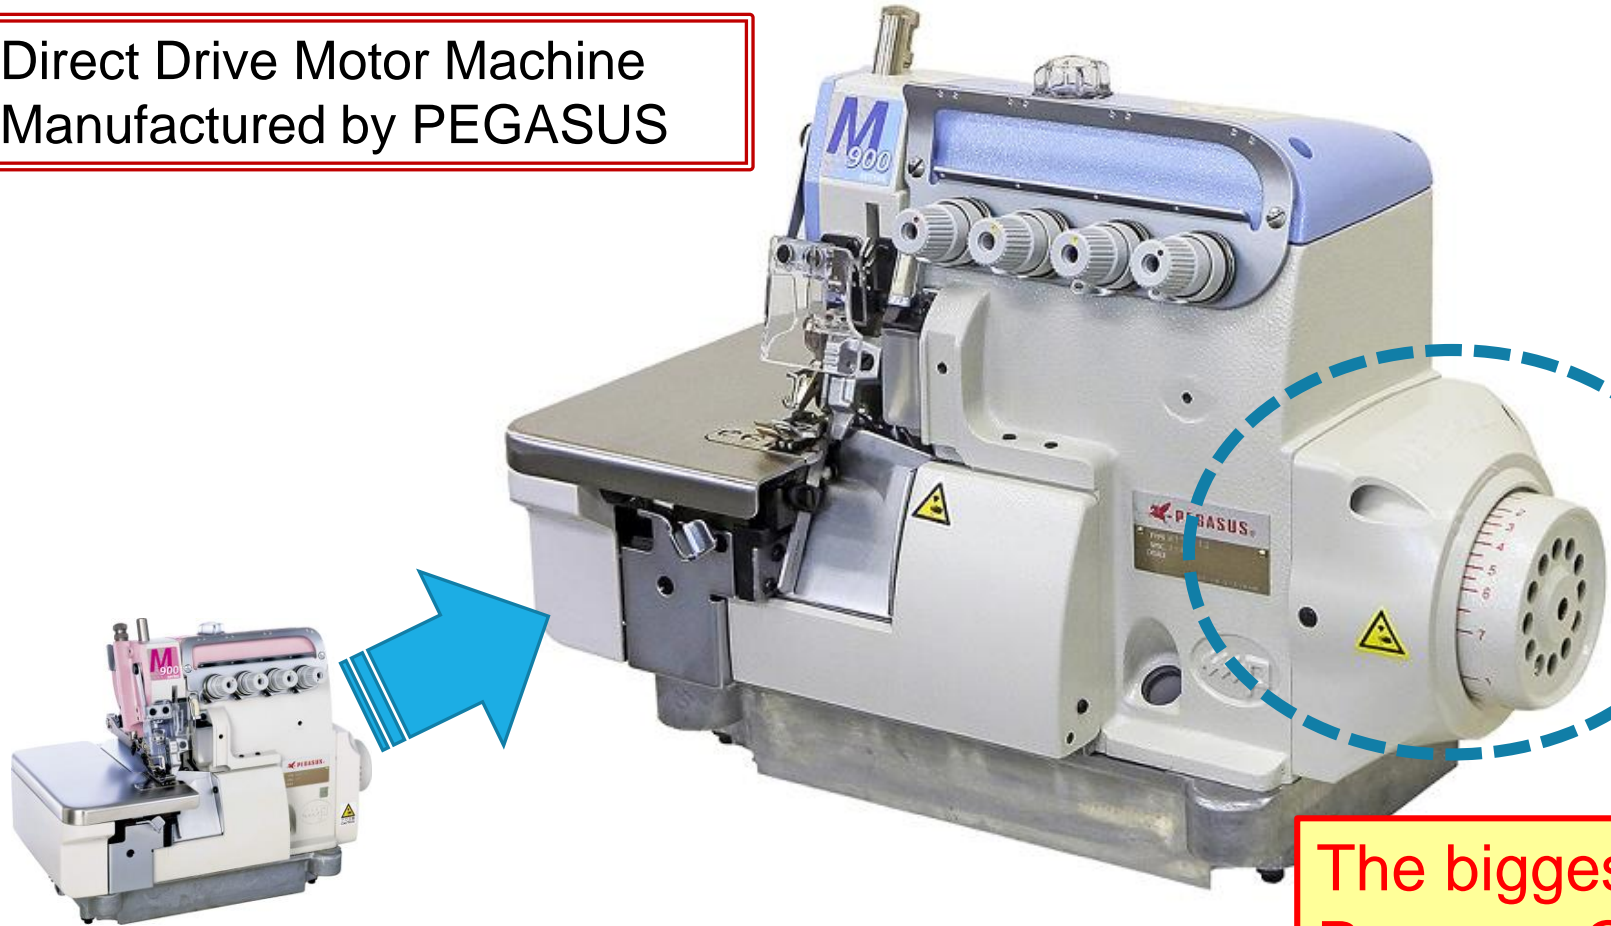

M900 DDM Series (COLOR: SKYBLUE)

- Change to Sky Blue Color,
 - Imaging Pegasus, Flying over Blue Sky
 - Appeal the Differences from old M900 series

Feb.2018
Sales Department

The Color of M900 DDM series
change to Sky Blue, from Pink.

Direct Drive Motor Machine
Manufactured by PEGASUS

The biggest feature is,
Pegasus Original Motor

Appeal Point of DDM

Point		Reason
① Motor manufactured by PEGASUS		Customer Satisfaction and Safety Guaranteed by PEGASUS.
② CE Marking		Clearing all CE standard ➔ Guarantee Products Safety for European Standard.
③ DDM (Direct Drive Motor)		Quick and Easy Installation ➔ Reduces Time & Problem for Installation.
④ Motor design with original bulkhead	Patented design	Prevent from Dust, Overheating and Parts Damages
⑤ Coupling Free for Shaft		Compact Motor and No Energy Loss
⑥ High Power, 550W		High Performance by Pegasus Original Motor